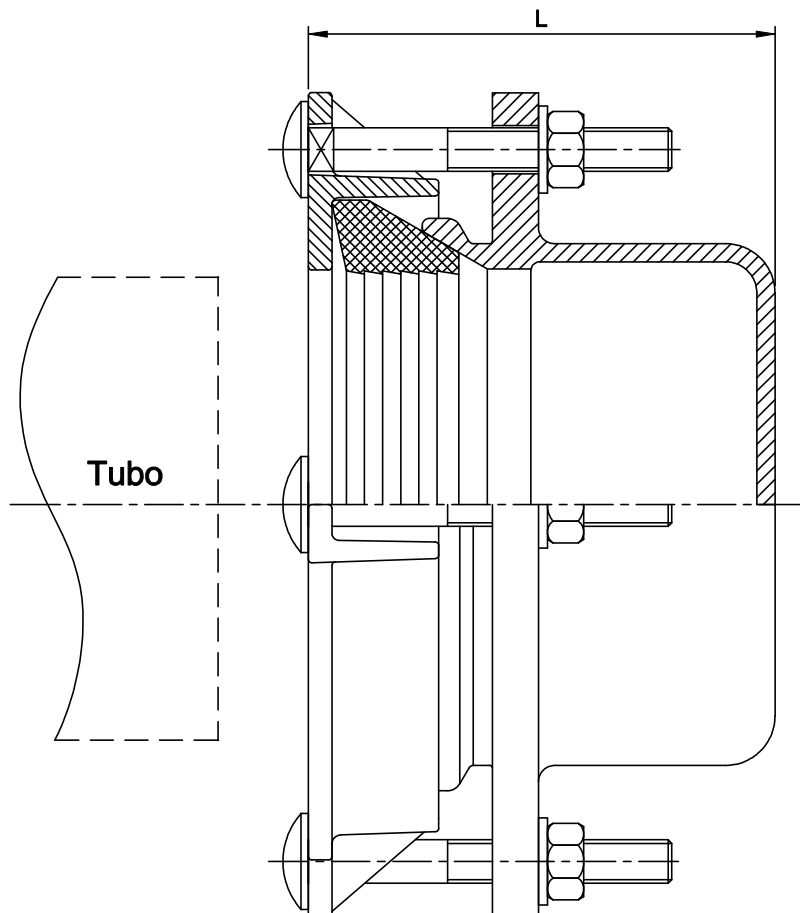

UNIÃO DE TUBOS MaxiVIC - TAMPÃO

CÓDIGO DO PRODUTO	Ø Nominal		Ø Externo do Tubo		L (mm)	Peso (kg)
	Pol	mm	mín (mm)	máx (mm)		
21-0050-0	2"	50,0	59,5	72,0	90	2,4
21-0080-0	3"	80,0	88,1	102,4	95	3,7
21-0100-0	4"	100,0	110,0	127,8	115	5,3
21-0125-0	5"	125,0	138,9	153,2	115	6,6
21-0150-0	6"	150,0	160,0	181,6	115	8,1
21-0175-0	7"	175,0	192,9	209,0	115	11,0
21-0200-0	8"	200,0	218,1	235,0	120	14,0
21-0225-0	9"	225,0	250,0	267,0	125	17,0
21-0250-0	10"	250,0	272,0	289,0	125	23,0
21-0300-0	12"	300,0	315,0	332,0	130	30,0
21-0350-3	14" B	350,0	350,0	400,0	180	60,0
21-0400-0	16"	400,0	400,0	435,0	170	60,0
21-0450-1	18" A	450,0	476,0	507,0	170	80,0
21-0500-0	20"	500,0	500,0	538,0	285	165,0
21-0600-0	24"	600,0	609,0	647,0	285	225,0